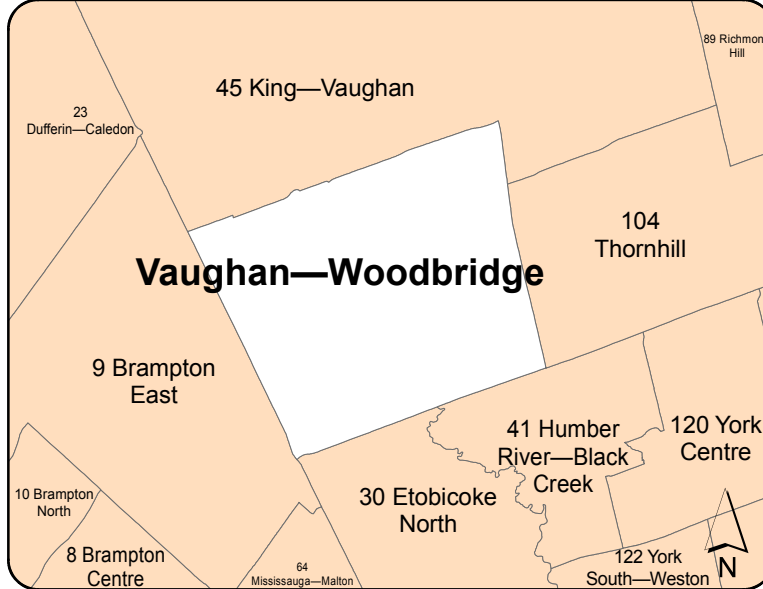

113 - Vaughan—Woodbridge

Electoral District	Divided Highway	Major Road	Lower Tier**	First Nations Community	Provincial Park
Railway	Provincial Highway	Local Road	Upper Tier*	Park/Conservation Area	Lakes & Rivers