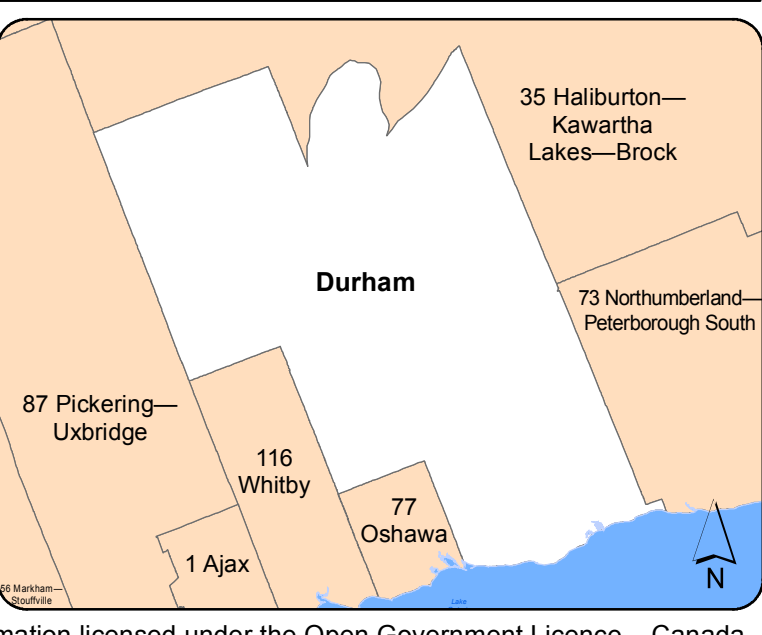

024 - Durham

Electoral District	Divided Highway	Major Road	Lower Tier**	Park/Conservation Area	Lakes & Rivers
Railway	Provincial Highway	Local Road	Upper Tier*	First Nations Community	Provincial Park